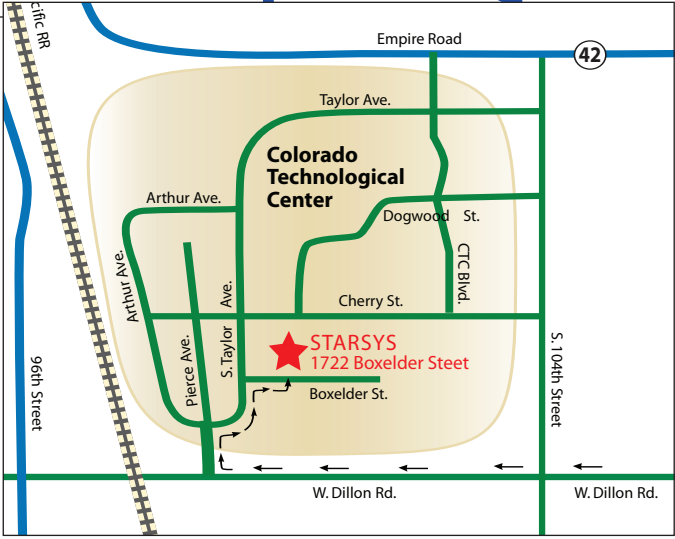

Driving Directions to Starsys from Denver International Airport:

Most Direct Route:

- Take Pena Blvd. from the Airport to E-470 North (Toll Road), (Exit #6B) toward Fort Collins. (3 miles)
- Merge onto E-470 North (Portions Toll Road). (18.0 miles)
- E-470 N becomes Northwest Parkway West (Portions Toll Road). (5.3 miles)
- Take the Dillon Road/US-287 Exit (#52) toward Lafayette / Broomfield. (0.3 miles)
- Continue driving STRAIGHT to go onto Dillon Road. (1.9 miles)
- Turn RIGHT onto S Pierce Ave. (0.1 miles)
- Turn RIGHT onto S Taylor Ave. (0.2 miles)
- Turn RIGHT onto Boxelder Street (0.1 miles)
- Turn LEFT into parking lot at Starsys, Inc.

Alternate Route without Tolls:

- From DIA, drive west on Pena Blvd. to I-70 West. (12 miles)
- Take I-70 West to I-270 West. (Exit #279) (12 miles)
- Merge onto US-36 West. (16.7 miles)
- Take the Storage Tek Drive/Interlocken Loop Exit toward Northwest Parkway / Louisville / Broomfield. (0.3 miles)
- Turn RIGHT onto Storage Tek Drive. (0.3 miles)
- Storage Tek Drive becomes Northwest Parkway East. (0.5 miles)
- Turn LEFT onto South 96th Street. (0.6 miles)
- Turn RIGHT onto Dillon Road. (0.3 miles)
- Turn LEFT onto S Pierce Ave. (0.1 miles)
- Turn RIGHT onto S Taylor Ave. (0.2 miles)
- Turn RIGHT onto Boxelder Street. (0.1 miles)
- Turn LEFT into parking lot at Starsys, Inc.