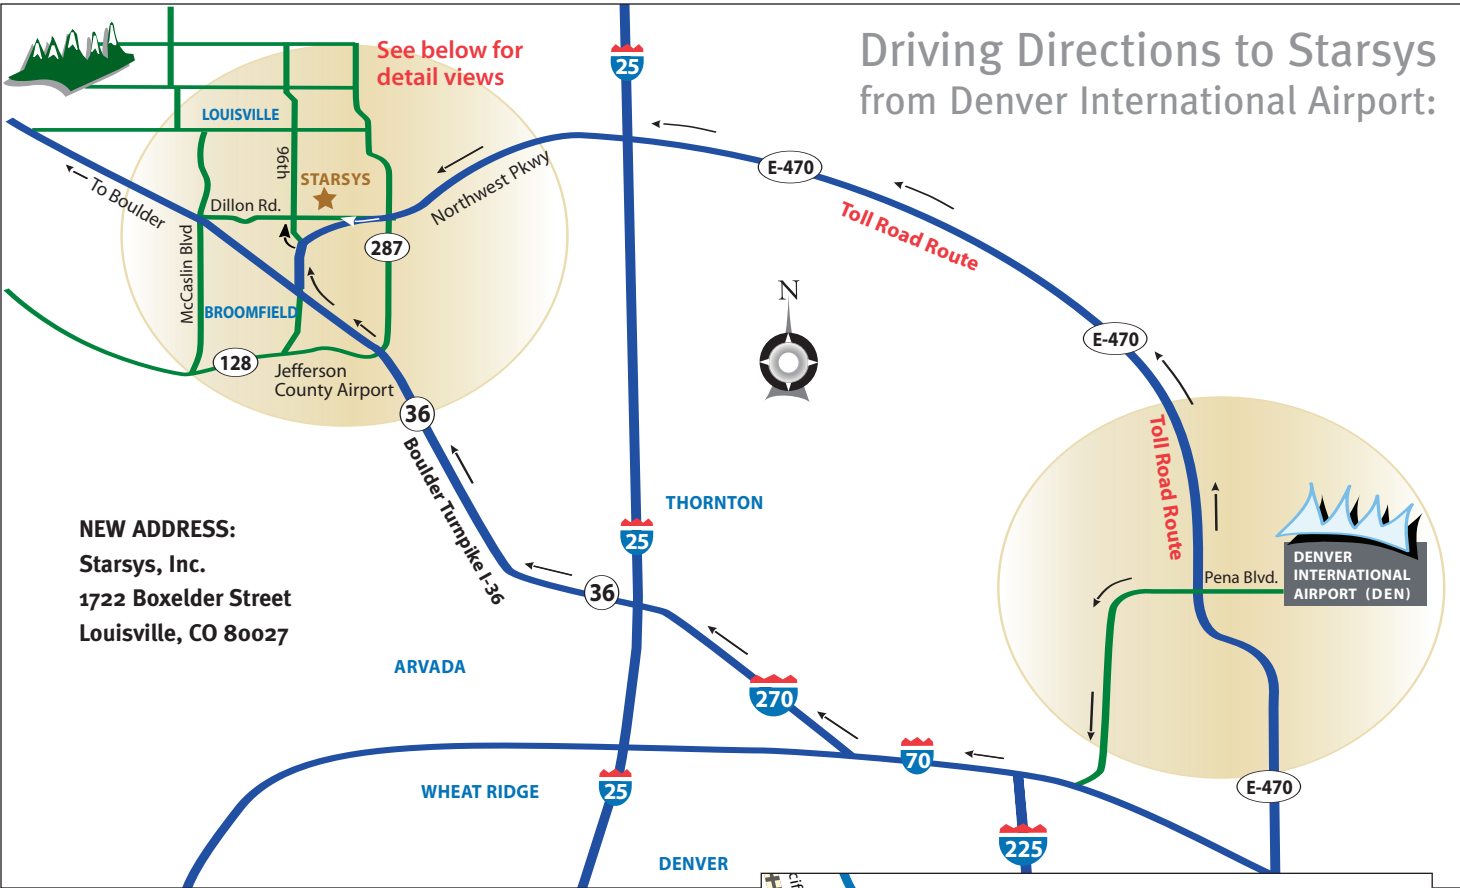

Driving Directions to Starsys from Denver International Airport:

Most Direct Route:

- Take Pena Blvd. from the Airport to E-470 North (Toll Road), (Exit #6B) toward Fort Collins. (3 miles)
- Merge onto E-470 North (Portions Toll Road). (18.0 miles)
- E-470 N becomes Northwest Parkway West (Portions Toll Road). (5.3 miles)
- Take the Dillon Road/US-287 Exit (#52) toward Lafayette / Broomfield. (0.3 miles)
- Continue driving STRAIGHT to go onto Dillon Road. (1.9 miles)
- Turn RIGHT onto S Pierce Ave. (0.1 miles)
- Turn RIGHT onto S Taylor Ave. (0.2 miles)
- Turn RIGHT onto Boxelder Street (0.1 miles)
- Turn LEFT into parking lot at Starsys, Inc.

Alternate Route without Tolls:

- From DIA, drive west on Pena Blvd. to I-70 West. (12 miles)
- Take I-70 West to I-270 West. (Exit #279) (12 miles)
- Merge onto US-36 West. (16.7 miles)
- Take the Storage Tek Drive/Interlocken Loop Exit toward Northwest Parkway / Louisville / Broomfield. (0.3 miles)
- Turn RIGHT onto Storage Tek Drive. (0.3 miles)
- Storage Tek Drive becomes Northwest Parkway East. (0.5 miles)
- Turn LEFT onto South 96th Street. (0.6 miles)
- Turn RIGHT onto Dillon Road. (0.3 miles)
- Turn LEFT onto S Pierce Ave. (0.1 miles)
- Turn RIGHT onto S Taylor Ave. (0.2 miles)
- Turn RIGHT onto Boxelder Street. (0.1 miles)
- Turn LEFT into parking lot at Starsys, Inc.