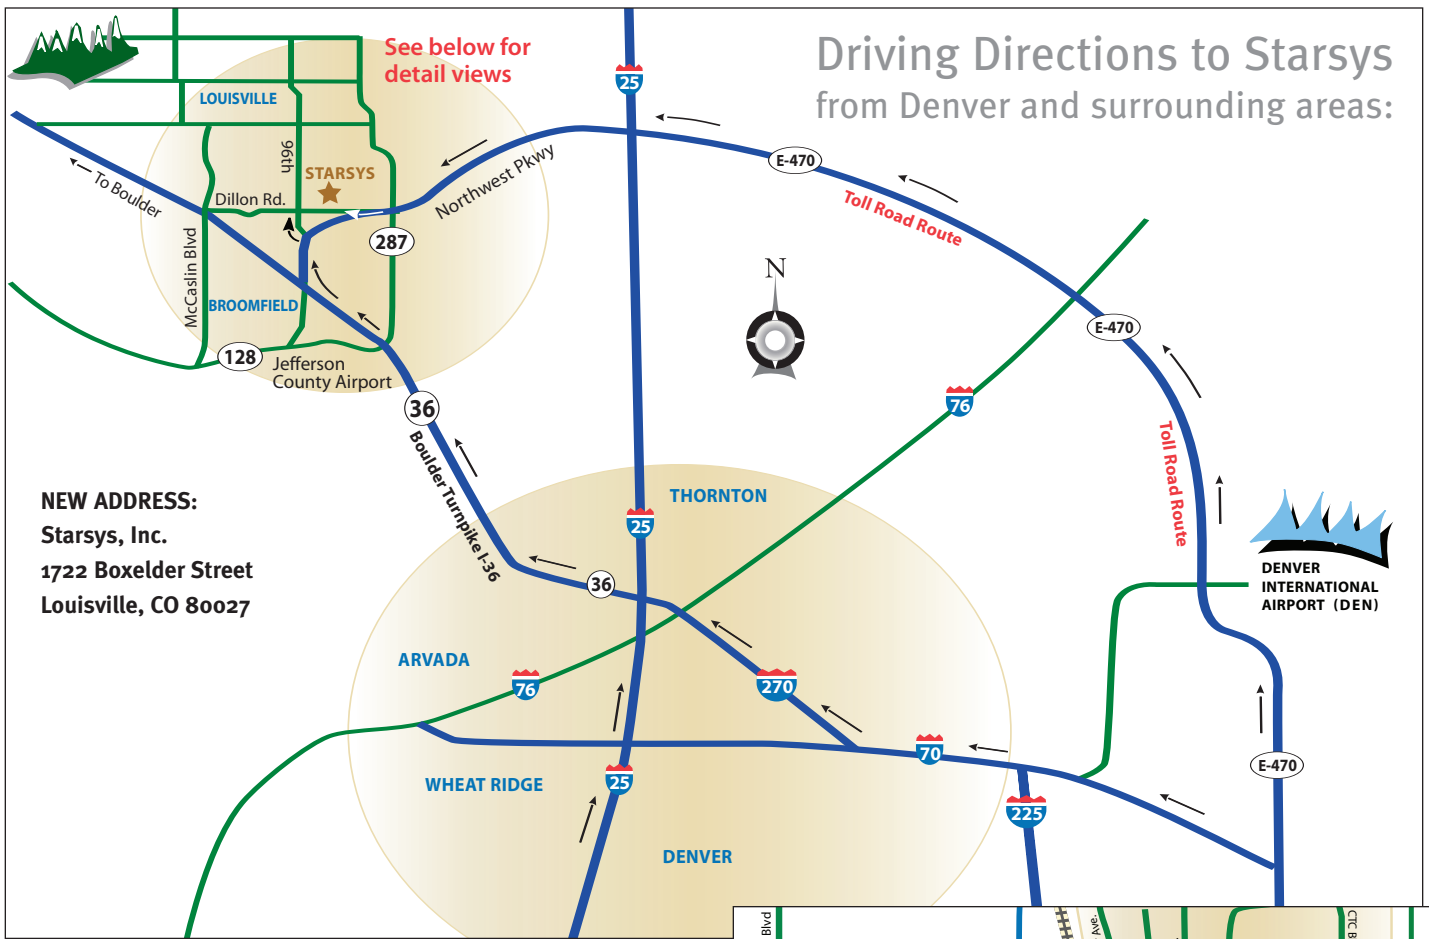

# Driving Directions to Starsys from Denver and surrounding areas:

**NEW ADDRESS:**  
**Starsys, Inc.**  
**1722 Boxelder Street**  
**Louisville, CO 80027**

See below for detail views

## From Downtown Denver I-25:

- From Denver, drive NORTH on Interstate-25.
- Merge LEFT at Exit #217 onto US-36 West toward Boulder. (16.7 miles)
- Take the Storage Tek Drive/Interlocken Loop Exit toward Northwest Parkway / Louisville / Broomfield. (0.3 miles)
- Turn RIGHT onto Storage Tek Drive. (0.3 miles)
- Storage Tek Drive becomes Northwest Parkway East. (0.5 miles)
- Turn LEFT onto South 96th Street. (0.6 miles)
- Turn RIGHT onto Dillon Road. (0.3 miles)
- Turn LEFT onto S Pierce Ave. (0.1 miles)
- Turn RIGHT onto S Taylor Ave. (0.2 miles)
- Turn RIGHT onto Boxelder Street. (0.1 miles)
- Turn LEFT into parking lot at Starsys, Inc.

## Alternate Toll Route: (E-470, Aurora, Denver Tech Center)

- On E-470 North (Portions Toll Road), drive NORTH around city.
- E-470 N becomes Northwest Parkway West (Portions Toll Road). (5.3 miles)
- Take the Dillon Road/US-287 Exit (#52) toward Lafayette / Broomfield. (0.3 miles)
- Continue driving STRAIGHT to go onto Dillon Road. (1.9 miles)
- Turn RIGHT onto S Pierce Ave. (0.1 miles)
- Turn RIGHT onto S Taylor Ave. (0.2 miles)
- Turn RIGHT onto Boxelder Street (0.1 miles)
- Turn LEFT into parking lot at Starsys, Inc.