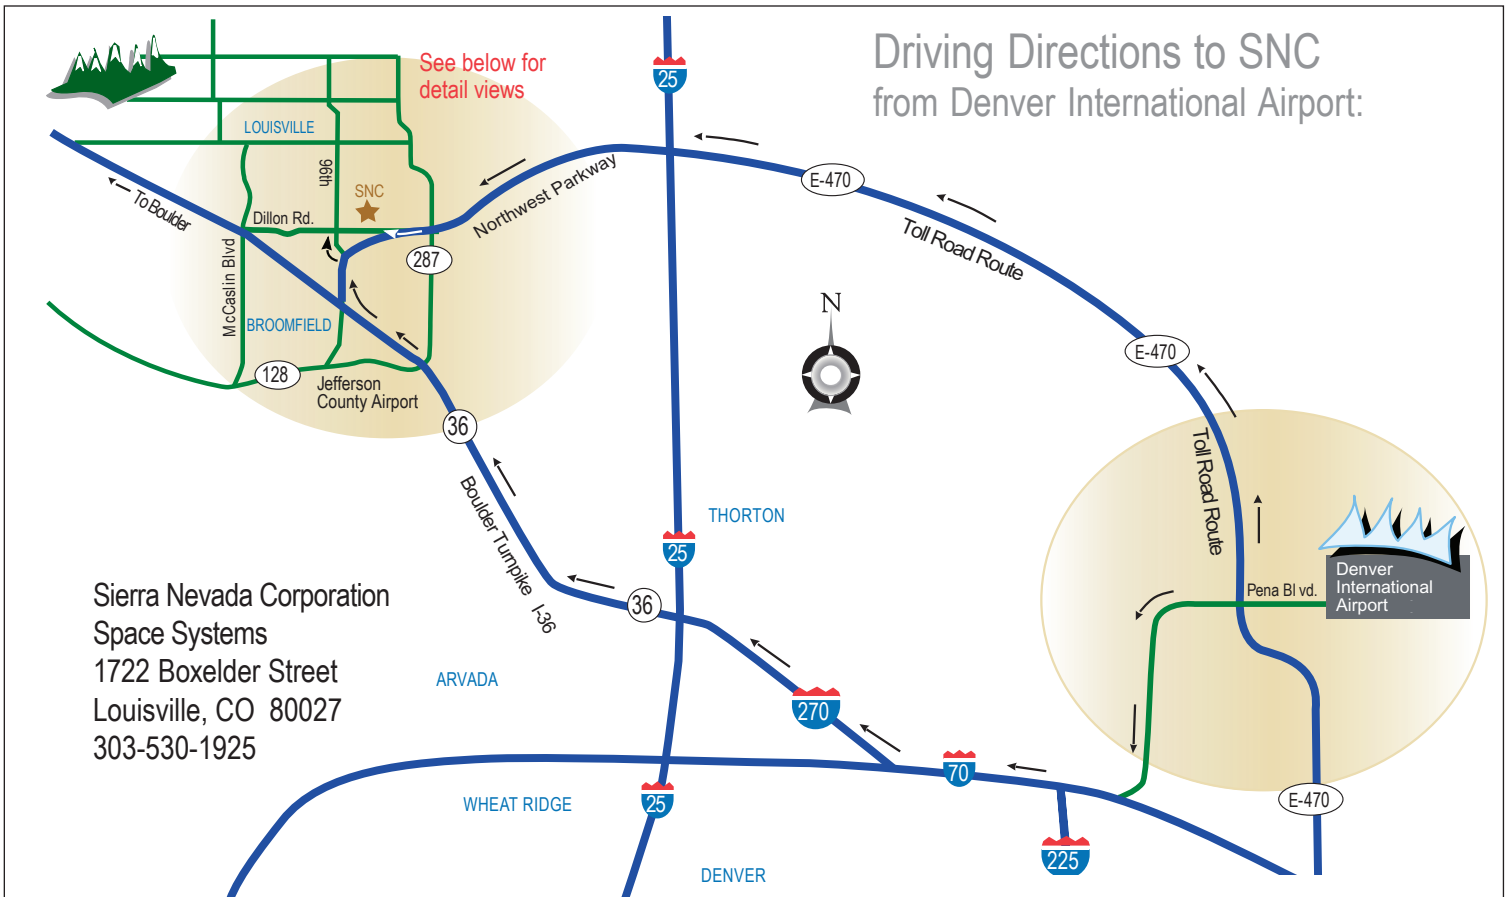

## Driving Directions to SNC from Denver International Airport:

### Most Direct Route:

- Take Pena Blvd. from the Airport to E-470 North (Toll Road), (Exit #6B) toward Fort Collins. (3 miles)
- Merge onto E-470 North (Portions Toll Road). (18.0 miles)
- E-470 N becomes Northwest Parkway West (Portions Toll Road). (5.3 miles)
- Take the Dillon Road/US-287 Exit (#52) toward Lafayette / Broomfield. (0.3 miles)
- Continue driving STRAIGHT to go onto Dillon Road. (1.9 miles)
- Turn RIGHT onto S Pierce Ave. (0.1 miles)
- Turn RIGHT onto S Taylor Ave. (0.2 miles)
- Turn RIGHT onto Boxelder Street (0.1 miles)
- Turn LEFT into parking at SNC Space Systems

### Alternate Route without Tolls:

- From DIA, drive west on Pena Blvd. to I-70 West. (12 miles)
- Take I-70 West to I-270 West. (Exit #279) (12 miles)
- Merge onto US-36 West. (16.7 miles)
- Take the Storage Tek Drive/Interlocken Loop Exit toward Northwest Parkway / Louisville / Broomfield. (0.3 miles)
- Turn RIGHT onto Storage Tek Drive. (0.3 miles)
- Storage Tek Drive becomes Northwest Parkway East. (0.5 miles)
- Turn LEFT onto South 96th Street. (0.6 miles)
- Turn RIGHT onto Dillon Road. (0.3 miles)
- Turn LEFT onto S Pierce Ave. (0.1 miles)
- Turn RIGHT onto S Taylor Ave. (0.2 miles)
- Turn RIGHT onto Boxelder Street. (0.1 miles)
- Turn LEFT into parking at SNC Space Systems