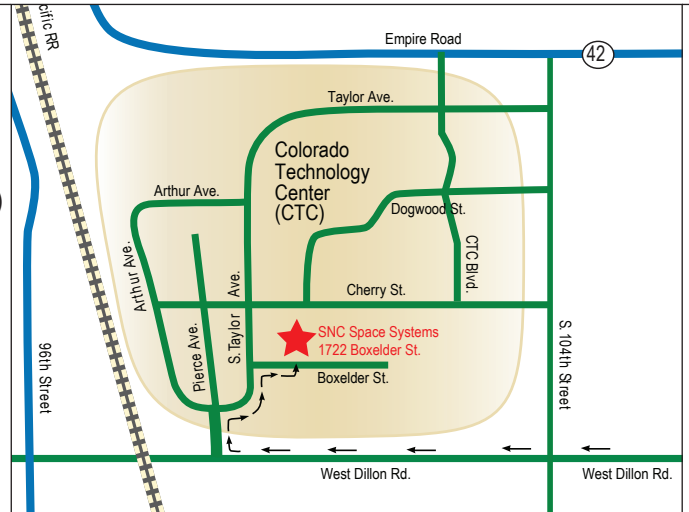

## Driving Directions to SNC from Denver International Airport:

### Most Direct Route:

- Take Pena Blvd. from the Airport to E-470 North (Toll Road), (Exit #6B) toward Fort Collins. (3 miles)
- Merge onto E-470 North (Portions Toll Road). (18.0 miles)
- E-470 N becomes Northwest Parkway West (Portions Toll Road). (5.3 miles)
- Take the Dillon Road/US-287 Exit (#52) toward Lafayette / Broomfield. (0.3 miles)
- Continue driving STRAIGHT to go onto Dillon Road. (1.9 miles)
- Turn RIGHT onto S Pierce Ave. (0.1 miles)
- Turn RIGHT onto S Taylor Ave. (0.2 miles)
- Turn RIGHT onto Boxelder Street (0.1 miles)
- Turn LEFT into parking at SNC Space Systems

### Alternate Route without Tolls:

- From DIA, drive west on Pena Blvd. to I-70 West. (12 miles)
- Take I-70 West to I-270 West. (Exit #279) (12 miles)
- Merge onto US-36 West. (16.7 miles)
- Take the Storage Tek Drive/Interlocken Loop Exit toward Northwest Parkway / Louisville / Broomfield. (0.3 miles)
- Turn RIGHT onto Storage Tek Drive. (0.3 miles)
- Storage Tek Drive becomes Northwest Parkway East. (0.5 miles)
- Turn LEFT onto South 96th Street. (0.6 miles)
- Turn RIGHT onto Dillon Road. (0.3 miles)
- Turn LEFT onto S Pierce Ave. (0.1 miles)
- Turn RIGHT onto S Taylor Ave. (0.2 miles)
- Turn RIGHT onto Boxelder Street. (0.1 miles)
- Turn LEFT into parking at SNC Space Systems