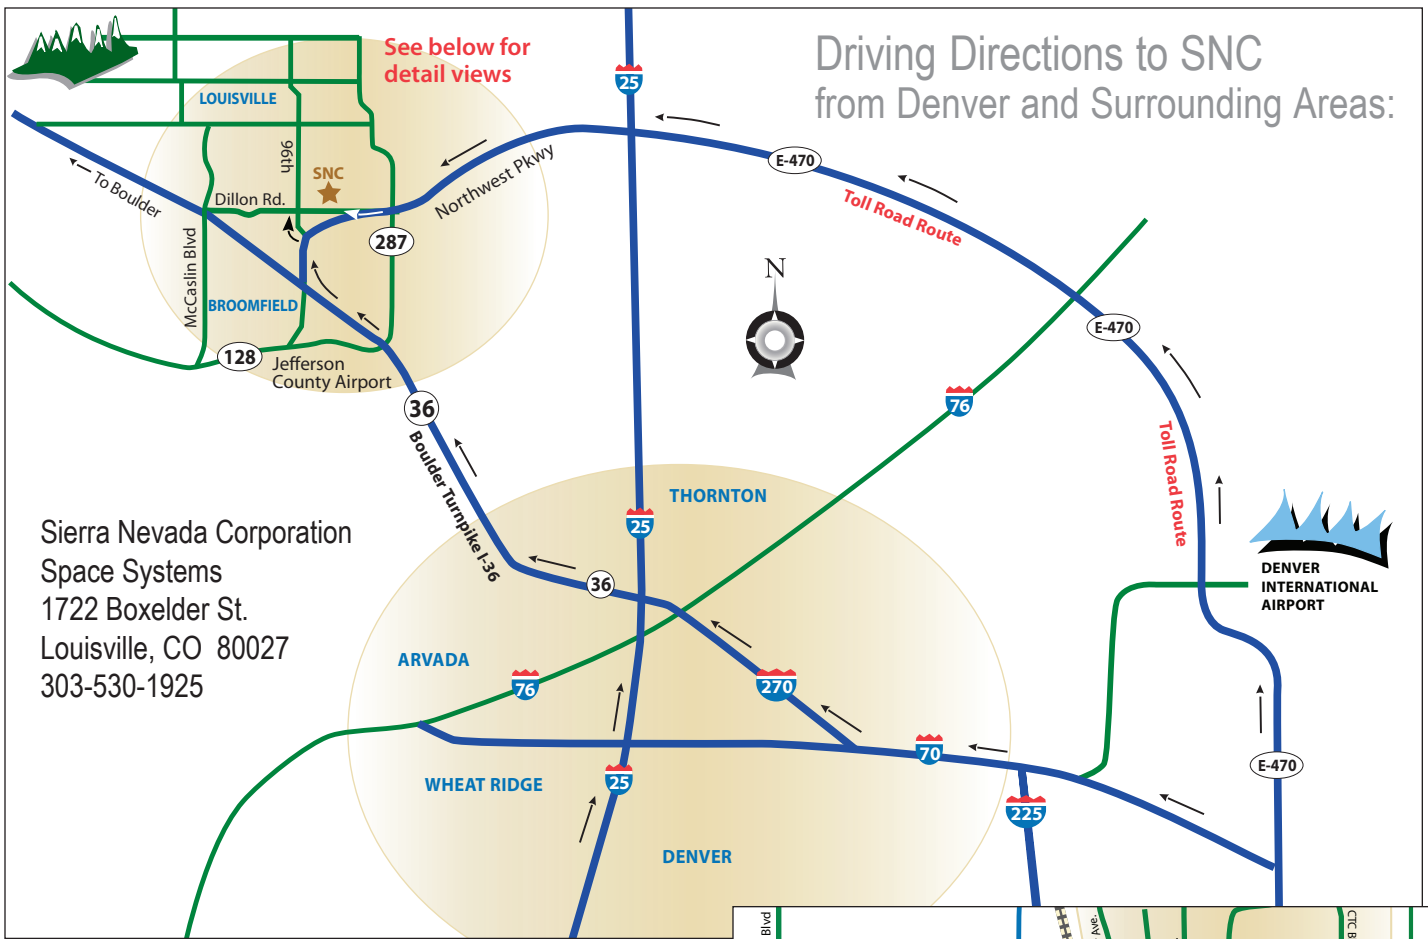

Driving Directions to SNC from Denver and Surrounding Areas:

From Downtown Denver I-25:

- From Denver, drive NORTH on Interstate-25
- Merge left at Exit 217 onto U.S. 36 West toward Boulder (16.7 miles)
- Take the Storage Tek Drive/Interlocken Loop Exit toward Northwest Parkway / Louisville / Broomfield (0.3 miles)
- Turn RIGHT onto Storage Tek Drive (0.3 miles)
- Storage Tek Drive becomes Northwest Parkway East (0.5 miles)
- Turn LEFT onto South 96th Street (0.6 miles)
- Turn RIGHT onto Dillon Road (0.3 miles)
- Turn LEFT onto S Pierce Ave. (0.1 miles)
- Turn RIGHT onto S Taylor Ave. (0.2 miles)
- Turn RIGHT onto Boxelder Street. (0.1 miles)
- Turn LEFT into parking lot at SNC Space Systems

Alternate Toll Route: (E-470, Aurora, Denver Tech Center)

- On E-470 North (Portions Toll Road), drive NORTH around city
- E-470 N becomes Northwest Parkway West (Portions Toll Road) (5.3 miles)
- Take the Dillon Road/US-287 Exit (#52) toward Lafayette / Broomfield. (0.3 miles)
- Continue driving STRAIGHT to go onto Dillon Road. (1.9 miles)
- Turn RIGHT onto S Pierce Ave. (0.1 miles)
- Turn RIGHT onto S Taylor Ave. (0.2 miles)
- Turn RIGHT onto Boxelder Street (0.1 miles)
- Turn LEFT into parking at SNC Space Systems